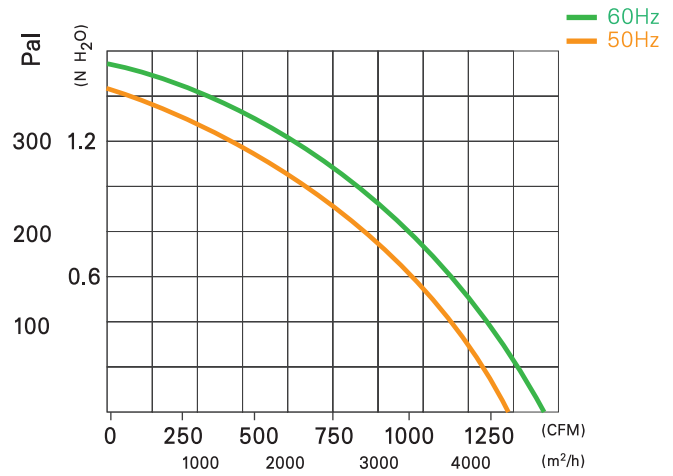

GENERAL SPECIFICATIONS

SIZE : Ø400x188mm.  
HOUSING : ALUMINUM  
IMPELLER : ALUMINUM  
BEARING TYPE : BALL BEARING  
OPERATION TEMPERATURE : -10°C - +65°C  
RELATIVE HUMIDITY : 35% ~ 85%  
MOTOR : **CAPACITOR - RUN INDUCTION AND  
EXTERNAL ROTOR MOTOR**