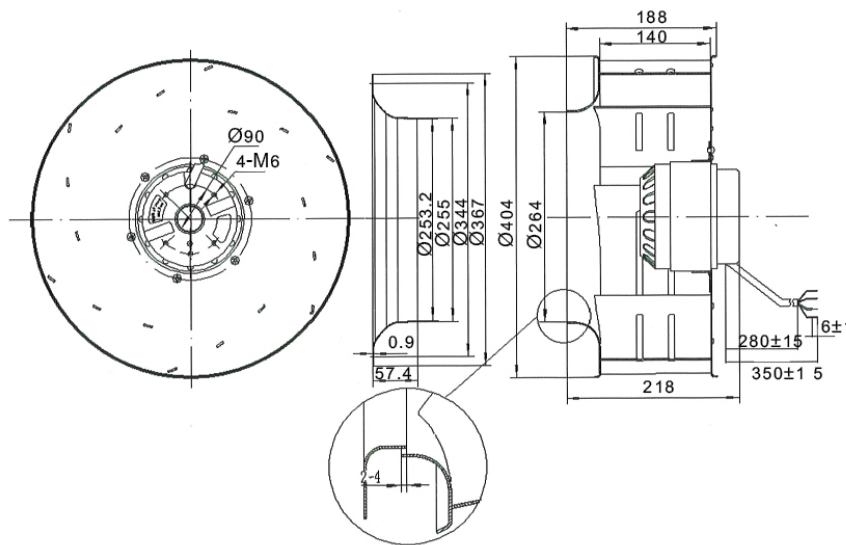

MODEL	VOLTAGE (VAC)	FREQ (HZ)	CURRENT (A)	POWER (W)	SPEED (RPM)	NOISE (DBA)	AIRFLOW (CFM)
WH400C4E02	220	50	1.2	275	1350	68	2355

* ราคาสินค้าไม่รวมภาษีมูลค่าเพิ่มและเปลี่ยนแปลงได้โดยไม่ต้องแจ้งให้ทราบล่วงหน้า *